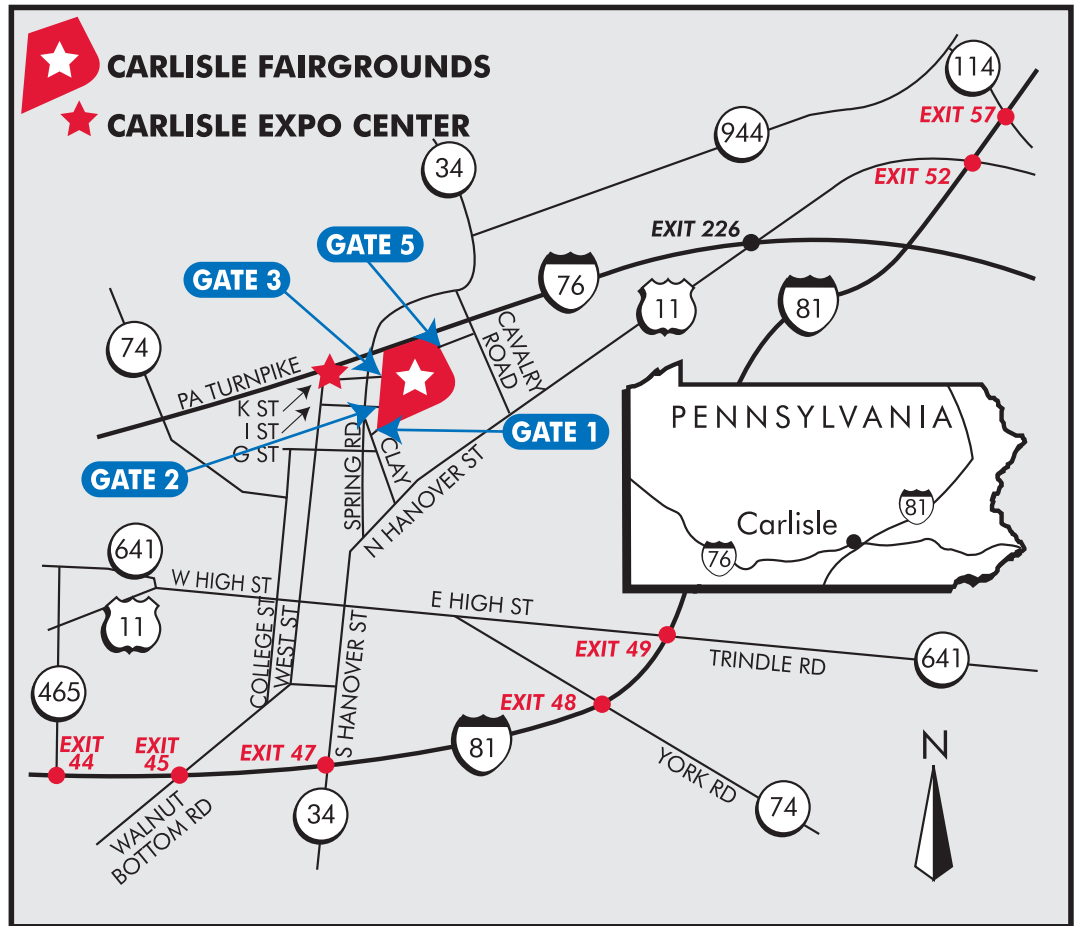

DIRECTIONS

Held at Carlisle Fairgrounds
1000 Bryn Mawr Road
Carlisle, PA 17013
(717) 243-7855
CarlisleEvents.com

Held at Carlisle Expo Center
CarlisleAuctions.com

100 K Street
Carlisle, PA 17013
(717) 243-7855
CarlisleExpoCenter.com

From Interstate-81 travelling South:

- Exit 52 to Rt 11 S
- Travel 3.5 miles, right onto Clay St
- Turn right onto Rt 34 (Carlisle Springs Road)
- At K St light, turn left (Expo) or right (Fairgrounds)

From Interstate-81 travelling North:

- Exit 44 to Plainfield
- Turn left onto 465 at end of ramp
- Turn right onto Rt 11 N
- Follow Carlisle Fairgrounds signs (Rt 11N)
- Turn left onto College St
- Turn right onto G St
- Turn left onto West St (turns into K St at bend)
- You will be on K St - Expo Center is on the right and Fairgrounds is straight at the traffic light

From Harrisburg International Airport and PA Turnpike from the East:

- Bear left on ramp to Airport Connector and continue about 2 miles
- Exit on ramp to PA-283-W and continue about 1.5 miles
- Bear right to 283-S and continue .5 miles
- Exit on ramp to PA Turnpike W (I-76) and continue about 21 miles to exit 226 (Rt 11 / Harrisburg Pike)
- Bear right after toll booth and take US 11 S about 2.5 miles
- Turn right onto Clay St
- Turn right onto Rt 34 (Carlisle Springs Road)
- At K St light, turn left (Expo) or right (Fairgrounds)

From Pittsburgh (approx. 188 miles):

- PA Turnpike E (I-76) to exit 226 (Rt 11 S)
- Travel 2.5 miles, right onto Clay St
- Turn right onto Rt 34 (Carlisle Springs Road)
- At K St light, turn left (Expo) or right (Fairgrounds)

From Washington DC (approx. 130 miles):

- Rt 270 N to Frederick, MD
- Rt 15 N to Rt 94 N
- Rt 94 N to Rt 34 N
- Rt 34 N into Carlisle (approx. 9 miles) / Hanover St
- Turn 1st left after bend onto Spring Rd
- At K St light, turn left (Expo) or right (Fairgrounds)

From Baltimore (approx. 93 miles):

- I-83 N to PA Turnpike W (I-76)
- PA Turnpike to exit 226 (Rt 11 S)
- Travel 2.5 miles, right onto Clay St.
- Turn right onto Rt 34 (Carlisle Springs Road)
- At K St light, turn left (Expo) or right (Fairgrounds)

From Philadelphia (approx. 122 miles):

- Schuylkill Exp. to PA Turnpike W (I-76)
- PA Turnpike to exit 226 (Rt 11 S)
- Travel 2.5 miles, right onto Clay St
- Turn right onto Rt 34 (Carlisle Springs Road)
- At K St light, turn left (Expo) or right (Fairgrounds)

From New York (approx. 189 miles):

- Rt 78 W to I-81 S
- I-81 S to exit 52 (Rt 11 S)
- Travel 3.5 miles, right onto Clay St
- Turn right onto Rt 34 (Carlisle Springs Road)
- At K St light, turn left (Expo) or right (Fairgrounds)

ALTERNATE
DIRECTIONS
ON BACK