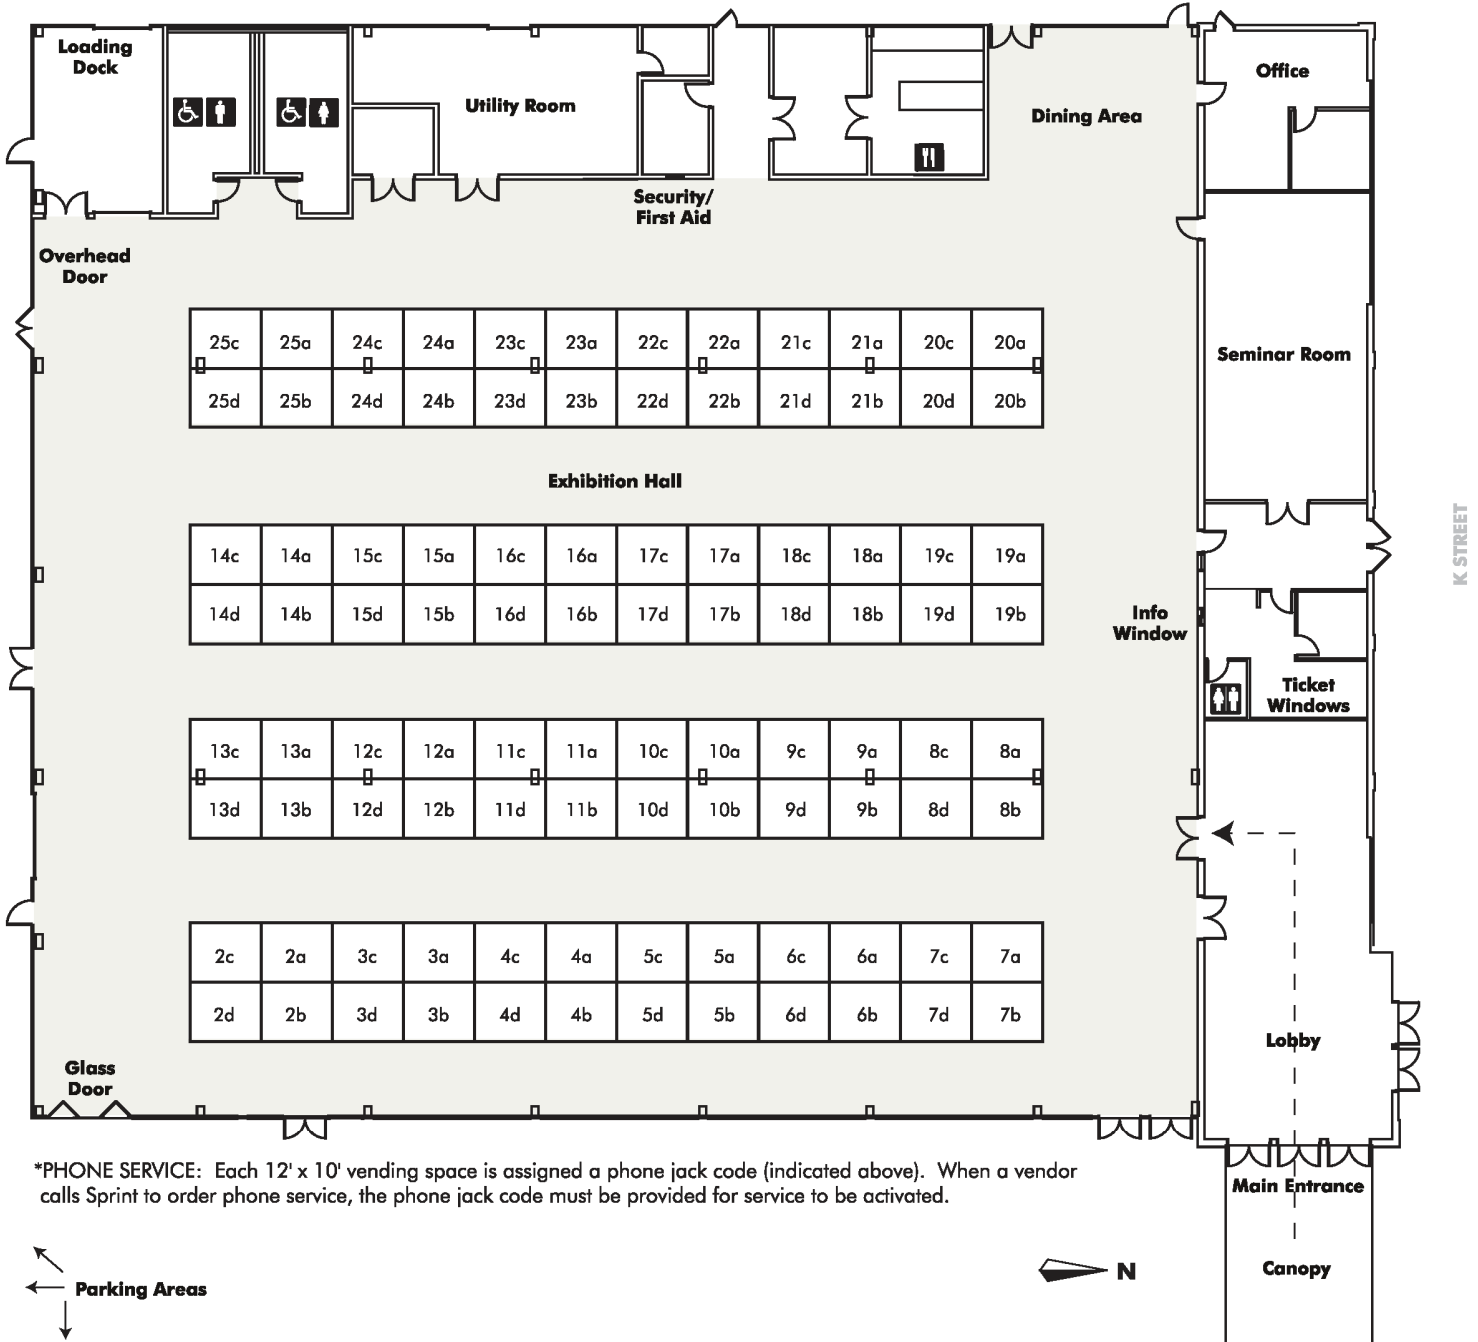

WEST STREET

*PHONE SERVICE: Each 12' x 10' vending space is assigned a phone jack code (indicated above). When a vendor calls Sprint to order phone service, the phone jack code must be provided for service to be activated.