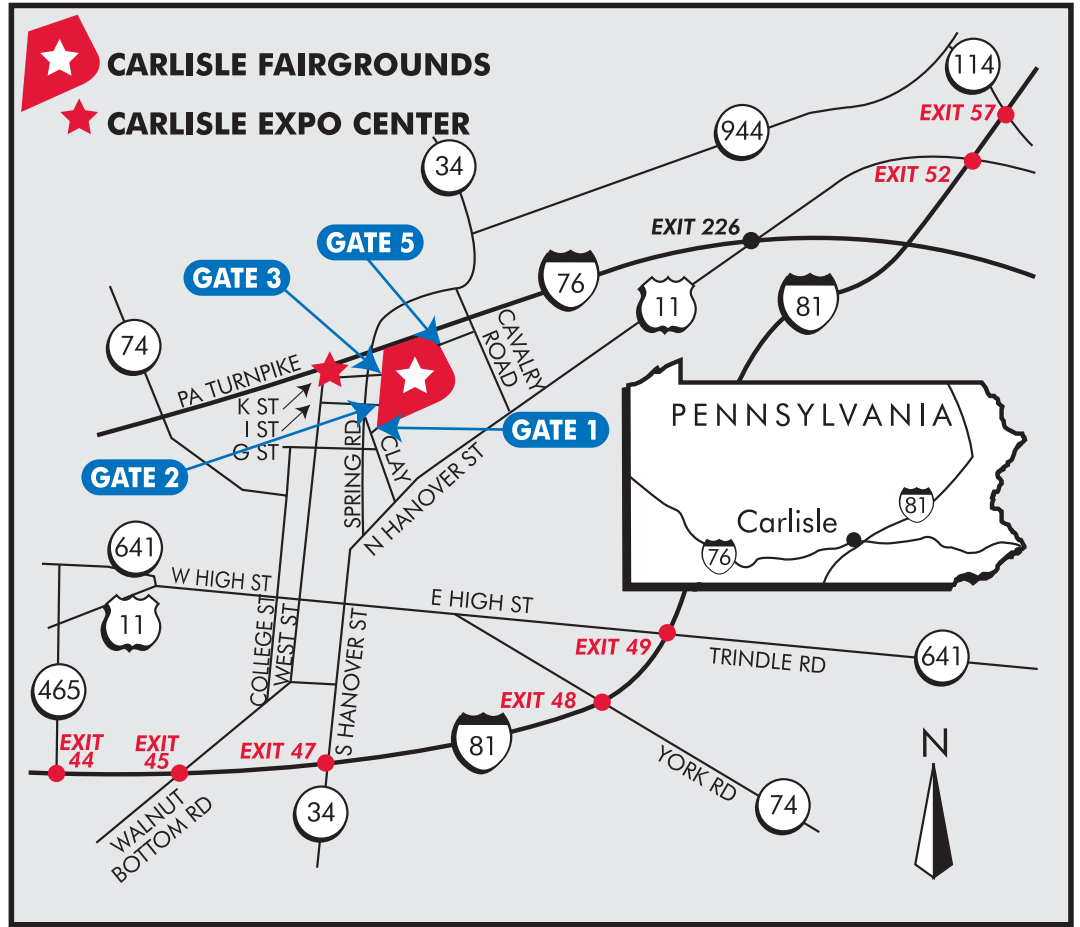

DIRECTIONS

Held at Carlisle Fairgrounds
1000 Bryn Mawr Road
Carlisle, PA 17013
(717) 243-7855
CarlisleEvents.com

Held at Carlisle Expo Center
CarlisleAuctions.com

100 K Street
Carlisle, PA 17013
(717) 243-7855
CarlisleExpoCenter.com

From Interstate-81 travelling South:

- Exit 52 to Rt 11 S
- Travel 3.5 miles, right onto Clay St
- Turn right onto Rt 34 (Carlisle Springs Road)
- At K St light, turn left (Expo) or right (Fairgrounds)

From Interstate-81 travelling North:

- Exit 44 to Plainfield
- Turn left onto 465 at end of ramp
- Turn right onto Rt 11 N
- Follow Carlisle Fairgrounds signs (Rt 11N)
- Turn left onto College St
- Turn right onto G St
- Turn left onto West St (turns into K St at bend)
- You will be on K St - Expo Center is on the right and Fairgrounds is straight at the traffic light

From Harrisburg International Airport and PA Turnpike from the East:

- Bear left on ramp to Airport Connector and continue about 2 miles
- Exit on ramp to PA-283-W and continue about 1.5 miles
- Bear right to 283-S and continue .5 miles
- Exit on ramp to PA Turnpike W (I-76) and continue about 21 miles to exit 226 (Rt 11 / Harrisburg Pike)
- Bear right after toll booth and take US 11 S about 2.5 miles
- Turn right onto Clay St
- Turn right onto Rt 34 (Carlisle Springs Road)
- At K St light, turn left (Expo) or right (Fairgrounds)

From Pittsburgh (approx. 188 miles):

- PA Turnpike E (I-76) to exit 226 (Rt 11 S)
- Travel 2.5 miles, right onto Clay St
- Turn right onto Rt 34 (Carlisle Springs Road)
- At K St light, turn left (Expo) or right (Fairgrounds)

From Washington DC (approx. 130 miles):

- Rt 270 N to Frederick, MD
- Rt 15 N to Rt 94 N
- Rt 94 N to Rt 34 N
- Rt 34 N into Carlisle (approx. 9 miles) / Hanover St
- Turn 1st left after bend onto Spring Rd
- At K St light, turn left (Expo) or right (Fairgrounds)

From Baltimore (approx. 93 miles):

- I-83 N to PA Turnpike W (I-76)
- PA Turnpike to exit 226 (Rt 11 S)
- Travel 2.5 miles, right onto Clay St.
- Turn right onto Rt 34 (Carlisle Springs Road)
- At K St light, turn left (Expo) or right (Fairgrounds)

From Philadelphia (approx. 122 miles):

- Schuylkill Exp. to PA Turnpike W (I-76)
- PA Turnpike to exit 226 (Rt 11 S)
- Travel 2.5 miles, right onto Clay St
- Turn right onto Rt 34 (Carlisle Springs Road)
- At K St light, turn left (Expo) or right (Fairgrounds)

From New York (approx. 189 miles):

- Rt 78 W to I-81 S
- I-81 S to exit 52 (Rt 11 S)
- Travel 3.5 miles, right onto Clay St
- Turn right onto Rt 34 (Carlisle Springs Road)
- At K St light, turn left (Expo) or right (Fairgrounds)

ALTERNATE
DIRECTIONS
ON BACK